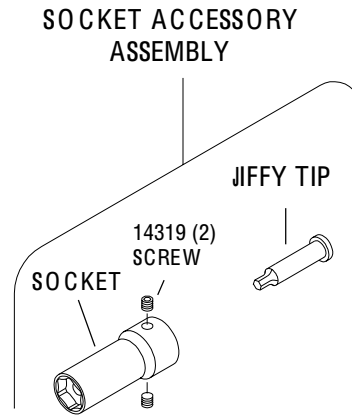

STRAIGHT INSTALLATION

TORQUE CONTROL 1/8 WRENCH TIP

FOR 12 POINT CONFIGURATION ADD X AFTER SOCKET OR SOCKET ACCESSORY ASSEMBLY NUMBER

WRENCH TIP HEX	SOCKET HEX	DESCRIPTION	LENGTH OF SOCKET	
			1 1/2"	3"
1/8	3/8	SOCKET ACCESSORY ASSEMBLY	16004	16005
		SOCKET JIFFY TIP 1/8 TORQUE	14278 16018	14285 16019
	7/16	SOCKET ACCESSORY ASSEMBLY	16006	16007
		SOCKET JIFFY TIP 1/8 TORQUE	14279 16018	14286 16019
	1/2	SOCKET ACCESSORY ASSEMBLY	16008	16009
		SOCKET JIFFY TIP 1/8 TORQUE	16012 16018	16013 16019
	9/16	SOCKET ACCESSORY ASSEMBLY	16010	16011
		SOCKET JIFFY TIP 1/8 TORQUE	16014 16018	16015 16019