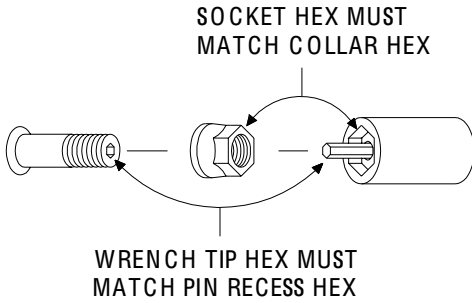

STRAIGHT INSTALLATION

TORQUE CONTROL 1/8 WRENCH TIP

FOR 12 POINT CONFIGURATION ADD X AFTER SOCKET OR SOCKET ACCESSORY ASSEMBLY NUMBER

WRENCH TIP HEX	SOCKET HEX	DESCRIPTION	LENGTH OF SOCKET	
			1 1/2"	3"
1/8	3/8	SOCKET ACCESSORY ASSEMBLY	16004	16005
		SOCKET JIFFY TIP 1/8 TORQUE	14278 16018	14285 16019
	7/16	SOCKET ACCESSORY ASSEMBLY	16006	16007
		SOCKET JIFFY TIP 1/8 TORQUE	14279 16018	14286 16019
	1/2	SOCKET ACCESSORY ASSEMBLY	16008	16009
		SOCKET JIFFY TIP 1/8 TORQUE	16012 16018	16013 16019
	9/16	SOCKET ACCESSORY ASSEMBLY	16010	16011
		SOCKET JIFFY TIP 1/8 TORQUE	16014 16018	16015 16019