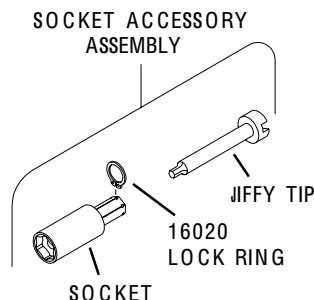

# FOR HD & HW ATTACHMENTS

FITS ALL HD & HW TOOLS WITH 5/16 DRIVER GEAR EXCLUDING SERIES 1

## TORQUE CONTROL INSTALLATION 1/8 AND 5/32 WRENCH TIPS

### LENGTH OF SOCKET

WRENCH TIP HEX	SOCKET HEX	DESCRIPTION	1/4	1/2	1	1 1/2	2	2 1/2	3
1/8	3/8	SOCKET ACCESSORY ASSEMBLY	15593	15594	15595	15596	15597	15598	15599
		SOCKET	15558	15559	15560	15561	15562	15563	15564
		JIFFY TIP 1/8 TORQUE	15670	15671	15672	15673	15674	15675	15676
	7/16	SOCKET ACCESSORY ASSEMBLY	15649	15650	15651	15652	15653	15654	15655
		SOCKET	15565	15566	15567	15568	15569	15570	15571
		JIFFY TIP 1/8 TORQUE	15670	15671	15672	15673	15674	15675	15676
	1/2	SOCKET ACCESSORY ASSEMBLY	15656	15657	15658	15659	15660	15661	15662
		SOCKET	15572	15573	15574	15575	15576	15577	15578
		JIFFY TIP 1/8 TORQUE	15670	15671	15672	15673	15674	15675	15676
	9/16	SOCKET ACCESSORY ASSEMBLY	15663	15664	15665	15666	15667	15668	15669
		SOCKET	15579	15580	15581	15582	15583	15584	15585
		JIFFY TIP 1/8 TORQUE	15670	15671	15672	15673	15674	15675	15676

### LENGTH OF SOCKET

WRENCH TIP HEX	SOCKET HEX	DESCRIPTION	1/4	1/2	1	1 1/2	2	2 1/2	3
5/32	7/16	SOCKET ACCESSORY ASSEMBLY	15816	15817	15818	15819	15820	15821	15822
		SOCKET	15565	15566	15567	15568	15569	15570	15571
		JIFFY TIP 5/32 TORQUE	15837	15307	15838	15839	15840	15841	15842
	1/2	SOCKET ACCESSORY ASSEMBLY	15823	15824	15825	15826	15827	15828	15829
		SOCKET	15572	15573	15574	15575	15576	15577	15578
		JIFFY TIP 5/32 TORQUE	15837	15307	15838	15839	15840	15841	15842
	9/16	SOCKET ACCESSORY ASSEMBLY	15830	15831	15832	15833	15834	15835	15836
		SOCKET	15579	15580	15581	15582	15583	15584	15585
		JIFFY TIP 5/32 TORQUE	15837	15307	15838	15839	15840	15841	15842