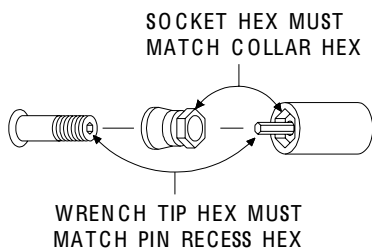

# FOR HD & HW ATTACHMENTS

FITS ALL HD & HW TOOLS WITH 5/16 DRIVER GEAR EXCLUDING SERIES 1

## TORQUE CONTROL INSTALLATION 1/8 AND 5/32 WRENCH TIPS

### LENGTH OF SOCKET

WRENCH TIP HEX	SOCKET HEX	DESCRIPTION	1/4	1/2	1	1 1/2	2	2 1/2	3
1/8	3/8	SOCKET ACCESSORY ASSEMBLY	15593	15594	15595	15596	15597	15598	15599
		SOCKET	15558	15559	15560	15561	15562	15563	15564
		JIFFY TIP 1/8 TORQUE	15670	15671	15672	15673	15674	15675	15676
	7/16	SOCKET ACCESSORY ASSEMBLY	15649	15650	15651	15652	15653	15654	15655
		SOCKET	15565	15566	15567	15568	15569	15570	15571
		JIFFY TIP 1/8 TORQUE	15670	15671	15672	15673	15674	15675	15676
	1/2	SOCKET ACCESSORY ASSEMBLY	15656	15657	15658	15659	15660	15661	15662
		SOCKET	15572	15573	15574	15575	15576	15577	15578
		JIFFY TIP 1/8 TORQUE	15670	15671	15672	15673	15674	15675	15676
	9/16	SOCKET ACCESSORY ASSEMBLY	15663	15664	15665	15666	15667	15668	15669
		SOCKET	15579	15580	15581	15582	15583	15584	15585
		JIFFY TIP 1/8 TORQUE	15670	15671	15672	15673	15674	15675	15676

### LENGTH OF SOCKET

WRENCH TIP HEX	SOCKET HEX	DESCRIPTION	1/4	1/2	1	1 1/2	2	2 1/2	3
5/32	7/16	SOCKET ACCESSORY ASSEMBLY	15816	15817	15818	15819	15820	15821	15822
		SOCKET	15565	15566	15567	15568	15569	15570	15571
		JIFFY TIP 5/32 TORQUE	15837	15307	15838	15839	15840	15841	15842
	1/2	SOCKET ACCESSORY ASSEMBLY	15823	15824	15825	15826	15827	15828	15829
		SOCKET	15572	15573	15574	15575	15576	15577	15578
		JIFFY TIP 5/32 TORQUE	15837	15307	15838	15839	15840	15841	15842
	9/16	SOCKET ACCESSORY ASSEMBLY	15830	15831	15832	15833	15834	15835	15836
		SOCKET	15579	15580	15581	15582	15583	15584	15585
		JIFFY TIP 5/32 TORQUE	15837	15307	15838	15839	15840	15841	15842